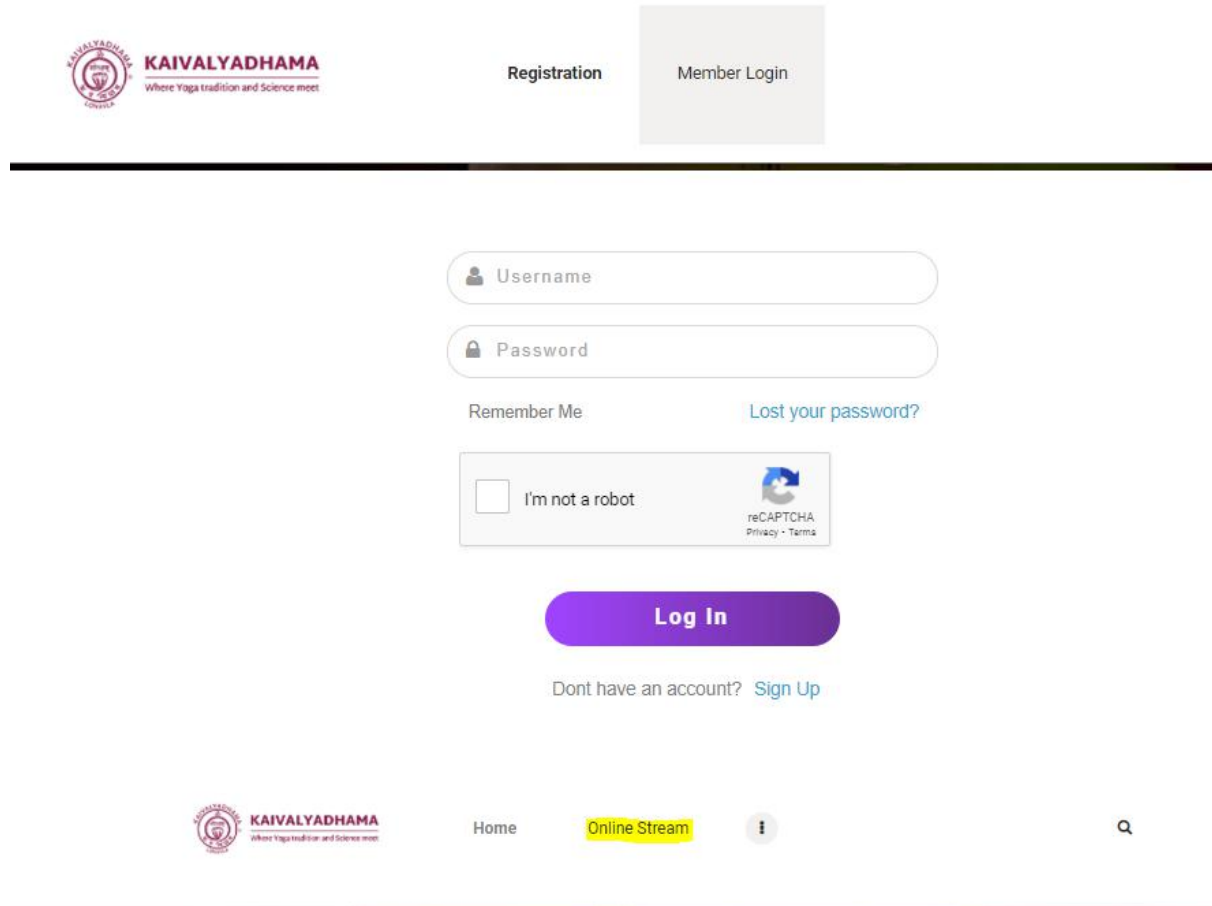

For Online Participation

1. How to register for online participation?

Click on **Register Now** and fill up your details including username and password. After that, you will be directed towards payment. Once successfully done, you will be an active participant.

 **KAIVALYADHAMA**
Where Yoga tradition and Science meet

[Registration](#)

[Member Login](#)

<input type="text" value="*Username"/>	<input type="password" value="*Password"/>
<input type="text" value="*Email"/>	<input type="password" value="*Confirm Password"/>
<input type="text" value="*First Name"/>	<input type="text" value="Phone"/>
<input type="text" value="*Last Name"/>	<input type="text" value="*Country"/>
	<input type="text" value="India"/>

Register

2. How to watch Event Online?

First login via using the **Member Login Tab**. If you are paid subscriber then you will see an "Online Stream" tab where you can stream the event live.

Live streaming will be start on 28th Dec 2021

3. What if I forget the password?

Enter the username and click on forget password and you will receive new password on your email.

The image shows two screenshots of the Kaivalyadhama website. The top screenshot displays the login interface with a navigation bar containing the logo and the text "KAIVALYADHAMA Where Yoga tradition and Science meet". Below the logo are two buttons: "Registration" and "Member Login". The main content area features a login form with a "Username" field, a "Password" field, a "Remember Me" checkbox, and a "Lost your password?" link. A reCAPTCHA widget is present with the text "I'm not a robot" and a "Log In" button. A link "Dont have an account? Sign Up" is located below the button.